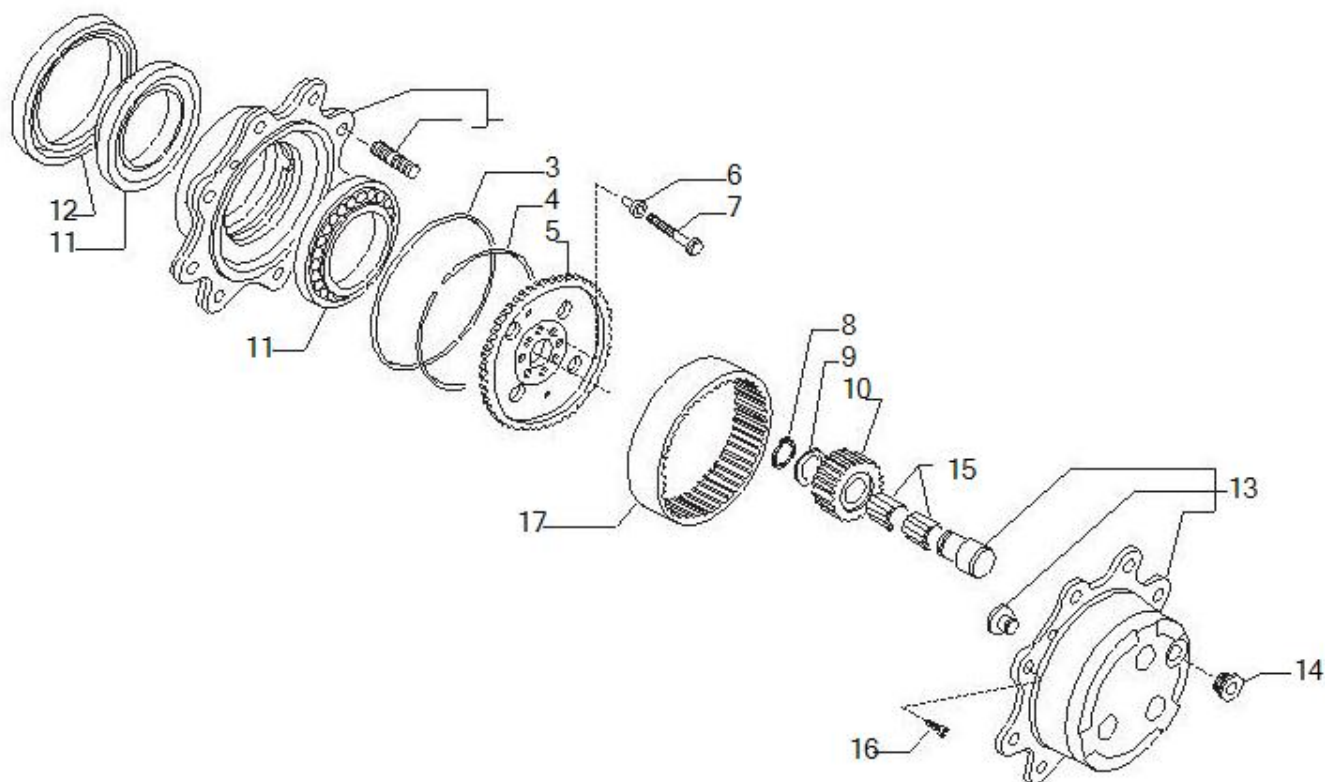

Spare parts catalogue

AXLE 20.19_(CM10193)

REF: 132380

1.1 Swivel housings and steering cylinder

2.1 Differential

3.1 Double U-joint

4.1 Wheel hub and final reduction

Pos	Ref	Qty	Description	Kit	Note
	22183	2	HEXAGON NUT UNI 5589 M18X		
	350440	2	BALL JOINT DX 38 [
	351035	2	TIE ROD		
1	145020	1	SWIVEL HOUSING LH (12867)		
2	125390	2	BUSHING AB C 45X50X35 P		
3	144485	2	COMBI RING 45X60X16 SF8		
4	22129	2	HEXAGON NUT UNI 5589 M16 8		
5	124748	2	HEX HEAD SCREW UNI 5739 M16X100 STEERING		
6	126922	12	SELF-LOCKING SCREW M14X2X		
7	24210	4	LUBRIFICATING NIPPLES M6x1con.CH7 Acc.Zn		
8	128880	2	SWIVEL HOUSING KING PIN (
9	30782	8	PLUG TESTA T.D14.6X9.5		
10	145019	1	SWIVEL HOUSING RH (12866)		
11	128881	2	SWIVEL HOUSING KING PIN (17576)		
12	132390	2	STEERING ROD L407 D30		
13	350440	2	BALL JOINT DX 38 [
14	22183	2	HEXAGON NUT UNI 5589 M18X		
15	351035	2	TIE ROD		
16	22437	2	SELF-LOCKING NUT UNI 7474 M18X1.5 8		
17	21250	2	Bolt M16x70		
18	132391	1	STEERING CYLINDER		
19	49042	2	Cylinder head		
20	49218	1	Rod		
21	49043	1	GASKETS KIT		

Pos	Ref	Qty	Description	Kit	Note
1	66145	1	Differential kit		
2	115730	4	SPHERICAL WASHER washer 22.1X42X1.5 -		
3	116369	2	DIFF.PLANET.GEAR PIN		
5	110642	2	DISC BLOCC. DIFF. LD 3108025		
6	110643	10	COUNTERPLATE Diff. locking SP. 1.5		
7	110644	8	DISC Diff. locking LD 3108026		
8	128440	2	SELF-LOCKING SCREW M6X10 10.9		
9	107778	2	RING NUT STOP		
10	107400	2	RING NUT M94X2 (16988)		
11	27309	2	Bearing		
12	137972	1	COMPLETE DIFF.HOUSING		
13	125552	12	HEX HEAD SCREW M10X1.5X75 12.9 ATB		

Pos	Ref	Qty	Description	Kit	Note
1	132392	1	DOUBLE U-JOINT		
1b	132393	1	DOUBLE U-JOINT		
2	46298	1	Half-shaft (diff. Side)		
2b	46299	1	Half-shaft (diff. Side)		
3	46196	2	DOUBLE U-JOINT CENT.BODY		
4	46252	4	Spider		
5	46294	2	Half-shaft (wheel side)		
6	132165	2	THRUST WASHER 45.3X60X2.5 MAT101 CARRARO		
7	140024	2	WASHER OTECO 44.6X52X2.5		
8	24799	2	Snap ring		