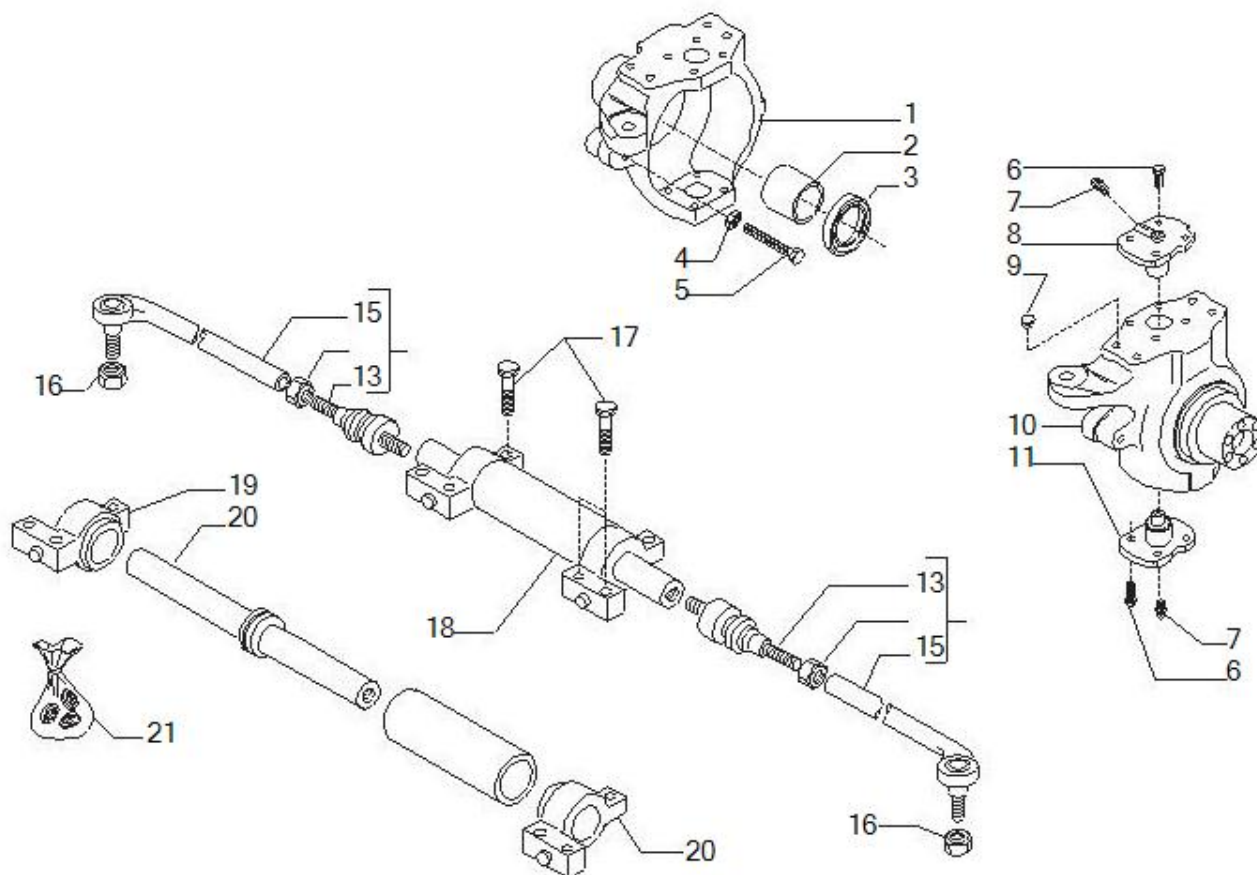

Spare parts catalogue

AXLE 20.19_(CM10193)

REF: 132380

1.1 Swivel housings and steering cylinder

2.1 Differential

3.1 Double U-joint

4.1 Wheel hub and final reduction

Pos	Ref	Qty	Description	Kit	Note
	22183	2	HEXAGON NUT UNI 5589 M18X		
	350440	2	BALL JOINT DX 38 [
	351035	2	TIE ROD		
1	145020	1	SWIVEL HOUSING LH (12867)		
2	125390	2	BUSHING AB C 45X50X35 P		
3	144485	2	COMBI RING 45X60X16 SF8		
4	22129	2	HEXAGON NUT UNI 5589 M16 8		
5	124748	2	HEX HEAD SCREW UNI 5739 M16X100 STEERING		
6	126922	12	SELF-LOCKING SCREW M14X2X		
7	24210	4	LUBRIFICATING NIPPLES M6x1con.CH7 Acc.Zn		
8	128880	2	SWIVEL HOUSING KING PIN (
9	30782	8	PLUG TESTA T.D14.6X9.5		
10	145019	1	SWIVEL HOUSING RH (12866)		
11	128881	2	SWIVEL HOUSING KING PIN (17576)		
12	132390	2	STEERING ROD L407 D30		
13	350440	2	BALL JOINT DX 38 [
14	22183	2	HEXAGON NUT UNI 5589 M18X		
15	351035	2	TIE ROD		
16	22437	2	SELF-LOCKING NUT UNI 7474 M18X1.5 8		
17	21250	2	Bolt M16x70		
18	132391	1	STEERING CYLINDER		
19	49042	2	Cylinder head		
20	49218	1	Rod		
21	49043	1	GASKETS KIT		

Pos	Ref	Qty	Description	Kit	Note
1	66145	1	Differential kit		
2	115730	4	SPHERICAL WASHER washer 22.1X42X1.5 -		
3	116369	2	DIFF.PLANET.GEAR PIN		
5	110642	2	DISC BLOCC. DIFF. LD 3108025		
6	110643	10	COUNTERPLATE Diff. locking SP. 1.5		
7	110644	8	DISC Diff. locking LD 3108026		
8	128440	2	SELF-LOCKING SCREW M6X10 10.9		
9	107778	2	RING NUT STOP		
10	107400	2	RING NUT M94X2 (16988)		
11	27309	2	Bearing		
12	137972	1	COMPLETE DIFF.HOUSING		
13	125552	12	HEX HEAD SCREW M10X1.5X75 12.9 ATB		

Pos	Ref	Qty	Description	Kit	Note
1	132392	1	DOUBLE U-JOINT		
1b	132393	1	DOUBLE U-JOINT		
2	46298	1	Half-shaft (diff. Side)		
2b	46299	1	Half-shaft (diff. Side)		
3	46196	2	DOUBLE U-JOINT CENT.BODY		
4	46252	4	Spider		
5	46294	2	Half-shaft (wheel side)		
6	132165	2	THRUST WASHER 45.3X60X2.5 MAT101 CARRARO		
7	140024	2	WASHER OTECO 44.6X52X2.5		
8	24799	2	Snap ring		