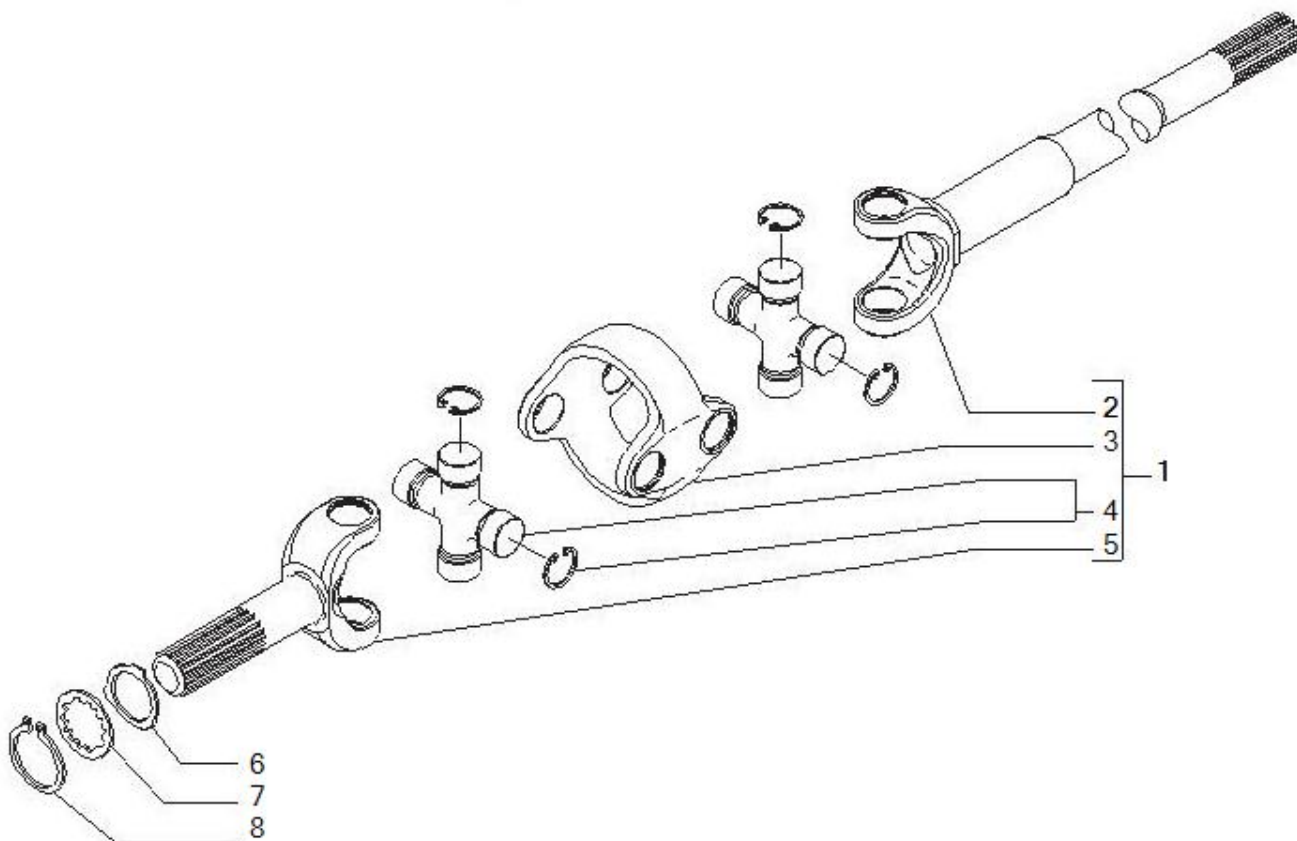

Spare parts catalogue

AXLE 20.19_(CM10193)

REF: 132380

1.1 Swivel housings and steering cylinder

2.1 Differential

3.1 Double U-joint

4.1 Wheel hub and final reduction

Pos	Ref	Qty	Description	Kit	Note
	22183	2	HEXAGON NUT UNI 5589 M18X		
	350440	2	BALL JOINT DX 38 [
	351035	2	TIE ROD		
1	145020	1	SWIVEL HOUSING LH (12867)		
2	125390	2	BUSHING AB C 45X50X35 P		
3	144485	2	COMBI RING 45X60X16 SF8		
4	22129	2	HEXAGON NUT UNI 5589 M16 8		
5	124748	2	HEX HEAD SCREW UNI 5739 M16X100 STEERING		
6	126922	12	SELF-LOCKING SCREW M14X2X		
7	24210	4	LUBRIFICATING NIPPLES M6x1con.CH7 Acc.Zn		
8	128880	2	SWIVEL HOUSING KING PIN (
9	30782	8	PLUG TESTA T.D14.6X9.5		
10	145019	1	SWIVEL HOUSING RH (12866)		
11	128881	2	SWIVEL HOUSING KING PIN (17576)		
12	132390	2	STEERING ROD L407 D30		
13	350440	2	BALL JOINT DX 38 [
14	22183	2	HEXAGON NUT UNI 5589 M18X		
15	351035	2	TIE ROD		
16	22437	2	SELF-LOCKING NUT UNI 7474 M18X1.5 8		
17	21250	2	Bolt M16x70		
18	132391	1	STEERING CYLINDER		
19	49042	2	Cylinder head		
20	49218	1	Rod		
21	49043	1	GASKETS KIT		

Pos	Ref	Qty	Description	Kit	Note
1	132392	1	DOUBLE U-JOINT		
1b	132393	1	DOUBLE U-JOINT		
2	46298	1	Half-shaft (diff. Side)		
2b	46299	1	Half-shaft (diff. Side)		
3	46196	2	DOUBLE U-JOINT CENT.BODY		
4	46252	4	Spider		
5	46294	2	Half-shaft (wheel side)		
6	132165	2	THRUST WASHER 45.3X60X2.5 MAT101 CARRARO		
7	140024	2	WASHER OTECO 44.6X52X2.5		
8	24799	2	Snap ring		