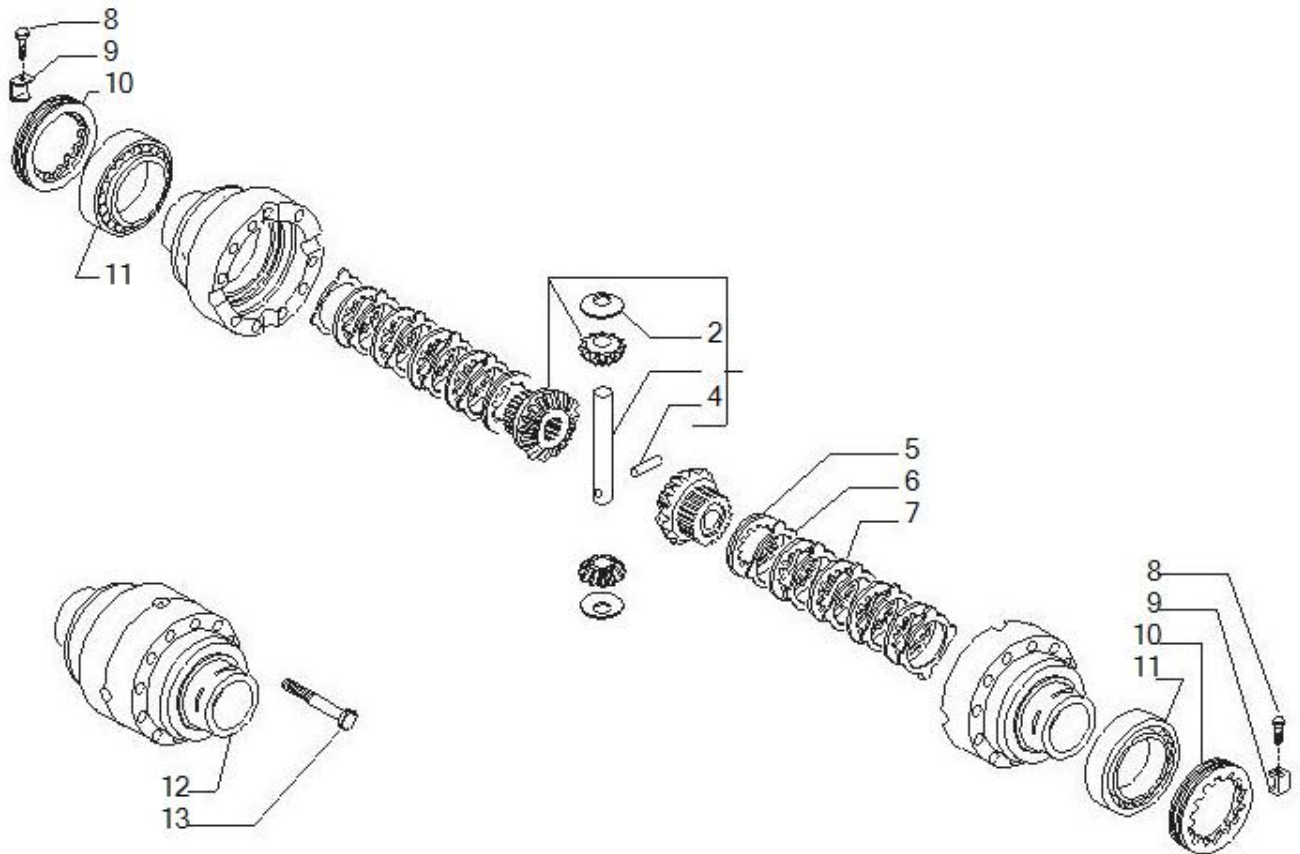

Spare parts catalogue

AXLE 20.19_(CM10193)

REF: 132380

1.1 Swivel housings and steering cylinder

2.1 Differential

3.1 Double U-joint

4.1 Wheel hub and final reduction

Pos	Ref	Qty	Description	Kit	Note
	22183	2	HEXAGON NUT UNI 5589 M18X		
	350440	2	BALL JOINT DX 38 [
	351035	2	TIE ROD		
1	145020	1	SWIVEL HOUSING LH (12867)		
2	125390	2	BUSHING AB C 45X50X35 P		
3	144485	2	COMBI RING 45X60X16 SF8		
4	22129	2	HEXAGON NUT UNI 5589 M16 8		
5	124748	2	HEX HEAD SCREW UNI 5739 M16X100 STEERING		
6	126922	12	SELF-LOCKING SCREW M14X2X		
7	24210	4	LUBRIFICATING NIPPLES M6x1con.CH7 Acc.Zn		
8	128880	2	SWIVEL HOUSING KING PIN (
9	30782	8	PLUG TESTA T.D14.6X9.5		
10	145019	1	SWIVEL HOUSING RH (12866)		
11	128881	2	SWIVEL HOUSING KING PIN (17576)		
12	132390	2	STEERING ROD L407 D30		
13	350440	2	BALL JOINT DX 38 [
14	22183	2	HEXAGON NUT UNI 5589 M18X		
15	351035	2	TIE ROD		
16	22437	2	SELF-LOCKING NUT UNI 7474 M18X1.5 8		
17	21250	2	Bolt M16x70		
18	132391	1	STEERING CYLINDER		
19	49042	2	Cylinder head		
20	49218	1	Rod		
21	49043	1	GASKETS KIT		

Pos	Ref	Qty	Description	Kit	Note
1	66145	1	Differential kit		
2	115730	4	SPHERICAL WASHER washer 22.1X42X1.5 -		
3	116369	2	DIFF.PLANET.GEAR PIN		
5	110642	2	DISC BLOCC. DIFF. LD 3108025		
6	110643	10	COUNTERPLATE Diff. locking SP. 1.5		
7	110644	8	DISC Diff. locking LD 3108026		
8	128440	2	SELF-LOCKING SCREW M6X10 10.9		
9	107778	2	RING NUT STOP		
10	107400	2	RING NUT M94X2 (16988)		
11	27309	2	Bearing		
12	137972	1	COMPLETE DIFF.HOUSING		
13	125552	12	HEX HEAD SCREW M10X1.5X75 12.9 ATB		

Pos	Ref	Qty	Description	Kit	Note
1	132392	1	DOUBLE U-JOINT		
1b	132393	1	DOUBLE U-JOINT		
2	46298	1	Half-shaft (diff. Side)		
2b	46299	1	Half-shaft (diff. Side)		
3	46196	2	DOUBLE U-JOINT CENT.BODY		
4	46252	4	Spider		
5	46294	2	Half-shaft (wheel side)		
6	132165	2	THRUST WASHER 45.3X60X2.5 MAT101 CARRARO		
7	140024	2	WASHER OTECO 44.6X52X2.5		
8	24799	2	Snap ring		